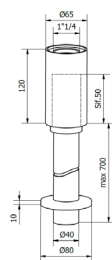

Sifone per scarico a terra in ottone
Siphon for floor drain in brass