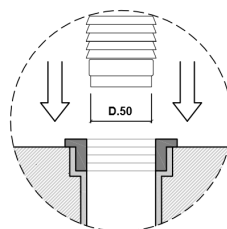

PRODOTTI IN NORAHCRYL
Predisporre scarico a pavimento
per tubo D.50 mm

PRODUCT IN NORAHCRYL
Prepare the floor drain for a
D.50mm tube