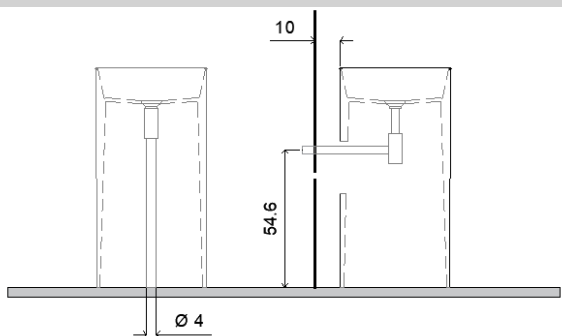

Versione scarico a terra
Floor drain version

Versione scarico a parete
Wall drain version

Sifone per scarico a terra in ottone
Siphon for floor drain in brass