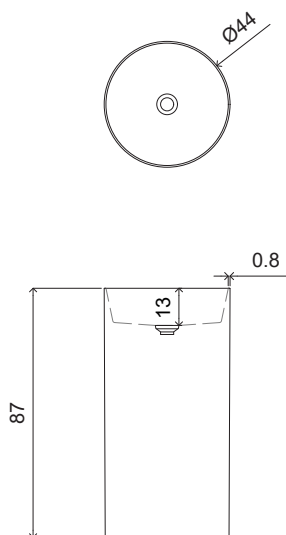

Lavabo centrostanza | Freestanding washbasin

code: RNCN01

Designer: Norah Creative Lab FM