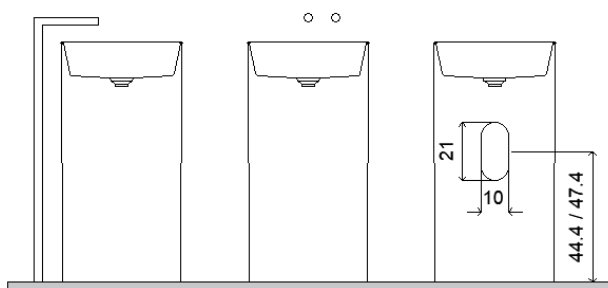

Dettaglio prodotto Product Details

CONFIGURAZIONE CONFIGURATION

PRODOTTI IN NORAHCRYSTAL
Predisporre scarico a pavimento
per tubo D.40 mm

PRODUCT IN NORAHCRYSTAL
Prepare the floor drain for a
D.40mm tube

PRODOTTI IN NORAHCRYL
Predisporre scarico a pavimento
per tubo D.50 mm

PRODUCT IN NORAHCRYL
Prepare the floor drain for a
D.50mm tube