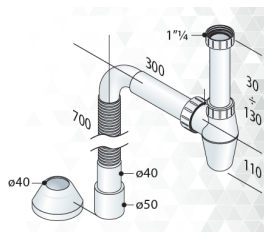

PRODUCT IN NORAHCRYL  
Prepare the floor drain for a  
D.50mm tube

### Prodotti in NORAHCRYL | Product in NORAHCRYL

sifone in PP, uscita scarico D.50mm  
siphon in PP, D.50 drain tube

Versione scarico a terra  
Floor drain version

Versione scarico a parete  
Wall drain version