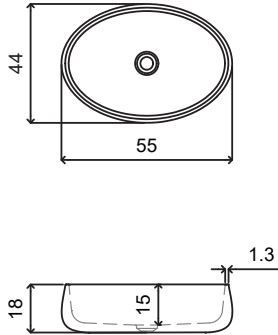

Catino sopraiano | Countertop WashBasin
code: EYBA02
Designer: Norah Creative Lab FM