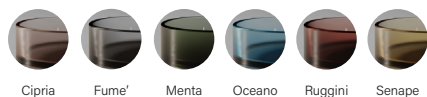

Lavabo centrostanza | Freestanding washbasin

code: EYCN01

Designer: Norah Creative Lab FM

Materiali: NorahCryl | NorahCrystal | NorahMarble
Materials: NorahCryl | NorahCrystal | NorahMarble

Finiture NorahCryl
Finish NorahCryl

Finiture NorahCrystal
Finish NorahCrystal

Finiture NorahMarble
Finish NorahMarble

Misure
Size

Dimensioni cm <i>Dimension cm</i>	55x44x87
Peso netto Kg <i>Net weight Kg</i>	35,0 in Norahcryl 22,0 in Norahcrystal
Dimensioni imballo cm <i>Packaging dimension cm</i>	61x50x92
Peso lordo Kg <i>Gross weight Kg</i>	40,0 in Norahcryl 22,0 in Norahcrystal

Descrizione

Lavabo centrostanza ovale in 2 pezzi. Realizzato in NorahCrystal, disponibile in tutti i colori del nostro campionario. Completo di piletta scarico libero con tappo in finitura solid nero con logo. Disponibile anche in NorahCryl, nelle varie colorazioni a catalogo, possibilità di richiederlo anche in bicolore (interno bianco, esterno verniciato) Completo di piletta dscarico libero con tappo in finitura e logo.

Description

Oval freestanding washbasin in two pieces. Made of NorahCrystal, available in all colors from our sample range. Supplied with free-flow waste fitting and solid black finish cap with logo. Also available in NorahCryl, in various catalog colors, with the option to request a two-tone version (white interior, painted exterior). Supplied with free-flow waste fitting and finish-matching cap with logo.