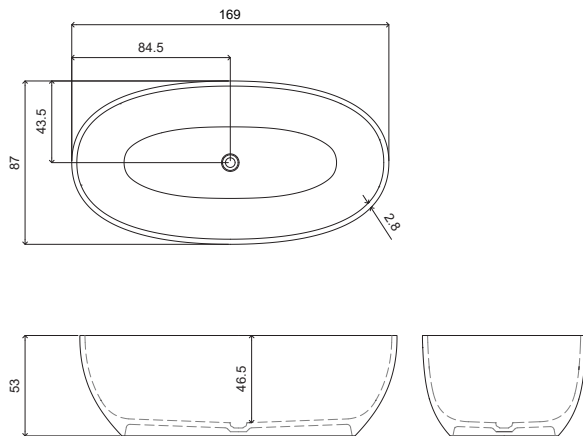

Vasca freestanding | *Bathtub freestanding*
 code: EYBT05
 Designer: Norah Creative Lab FM

Capacità: c.a 350 l
 Capacity: c.a 350 l

Materiali: NorahCrystal | NorahMarble
Materials: NorahCrystal | NorahMarble

Finiture NorahCrystal
Finish NorahCrystal

Finiture NorahMarble
Finish NorahMarble

Misure Size

Dimensioni cm <i>Dimension cm</i>	169x87x53
Peso netto Kg <i>Net weight Kg</i>	97,0 Norahcrystal 800,0 Norahmarble
Dimensioni imballo cm <i>Packing Dimension cm</i>	179x79x65
Peso lordo Kg <i>Gross weight Kg</i>	110,0 circa Norahcrystal

Note

I prodotti realizzati nella versione Marmo non comprendono la cover con logo ma solo cover in finitura. Indicazioni prodotto per versione in Marmo
 Lo spessore delle pareti passa da 2.8 a 4 cm, con fondo pieno
 Peso netto Kg: 800,0
 Dimensioni imballo cm: 185x102x73 con pallet
 Peso lordo Kg: 880,0

Products made in the Marble version do not include the logo cover, but only a finished cover.
 Product specifications – Marble version
 Wall thickness increases from 2.8 cm to 4 cm, with solid base
 Net weight: 800.0 kg
 Packaging dimensions: 185 x 102 x 73 cm (with pallet)
 Gross weight: 880.0 kg