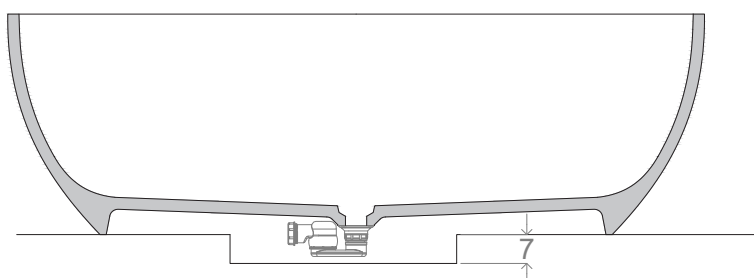

Dettaglio prodotto Product Details

Dimensioni pozzetto per sifone
Dimension for siphon installation

Sifone e cover
Siphon and cover