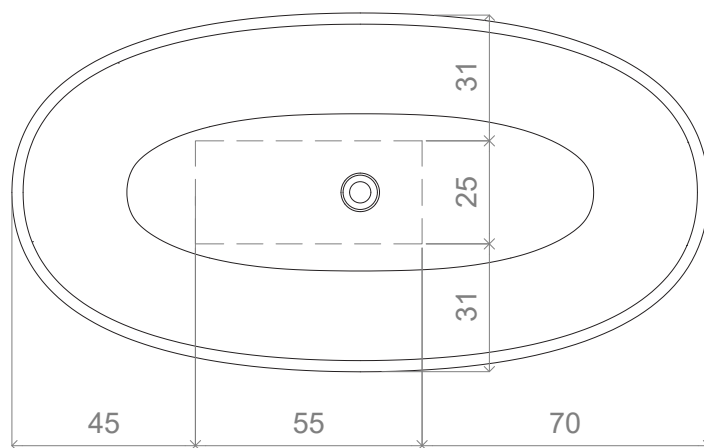

Dettaglio prodotto Product Details

Dimensioni pozzetto per sifone
Dimension for siphon installation

Sifone e cover
Siphon and cover