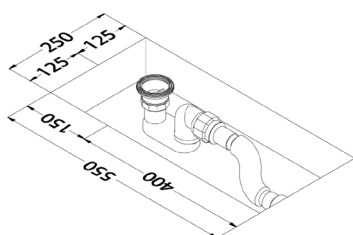

Dettaglio prodotto Product Details

Dimensioni pozzetto per sifone
Dimension for siphon installation

Sifone e cover
Siphon and cover