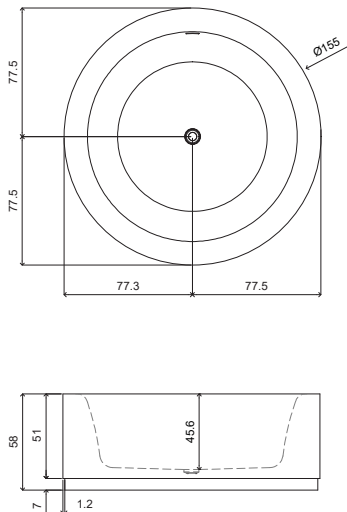

Vasca freestanding | | *Bathtub freestanding*  
code: RNBT02  
Designer: Norah Creative Lab FM

Capacità: c.a 360 l  
Capacity: c.a 360 l

**Materiali:** NorahCryl | NorahMarble

**Materials:** NorahCryl | NorahMarble

## Misure Size

Dimensioni cm <i>Dimension cm</i>	155x155x58
Peso netto Kg <i>Net weight Kg</i>	175,0 in NorahCryl
Dimensioni imballo cm <i>Packing Dimension cm</i>	170x170x60
Peso lordo Kg <i>Gross weight Kg</i>	230,0

## Note

I prodotti realizzati nella versione Marmo non comprendono la cover con logo ma solo cover in finitura. Fondo vasca non scavato.

Peso netto Kg: 1600,0 circa  
Dimensioni imballo cm: 175x175x60 con pallet  
Peso lordo Kg: 1800,0 circa

*The products made in the Marble version do not include the logo cover, but only the cover in the finish. The bathtub bottom is not carved. Net weight: approximately 1600.0 kg  
Packaging dimensions (cm): 175x175x60 with pallet  
Gross weight: approximately 1800.0 kg*