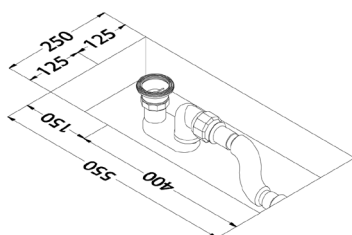

Dettaglio prodotto Product Details

Dimensioni pozzetto per sifone
Dimension for siphon installation

Sifone e cover
Siphon and cover